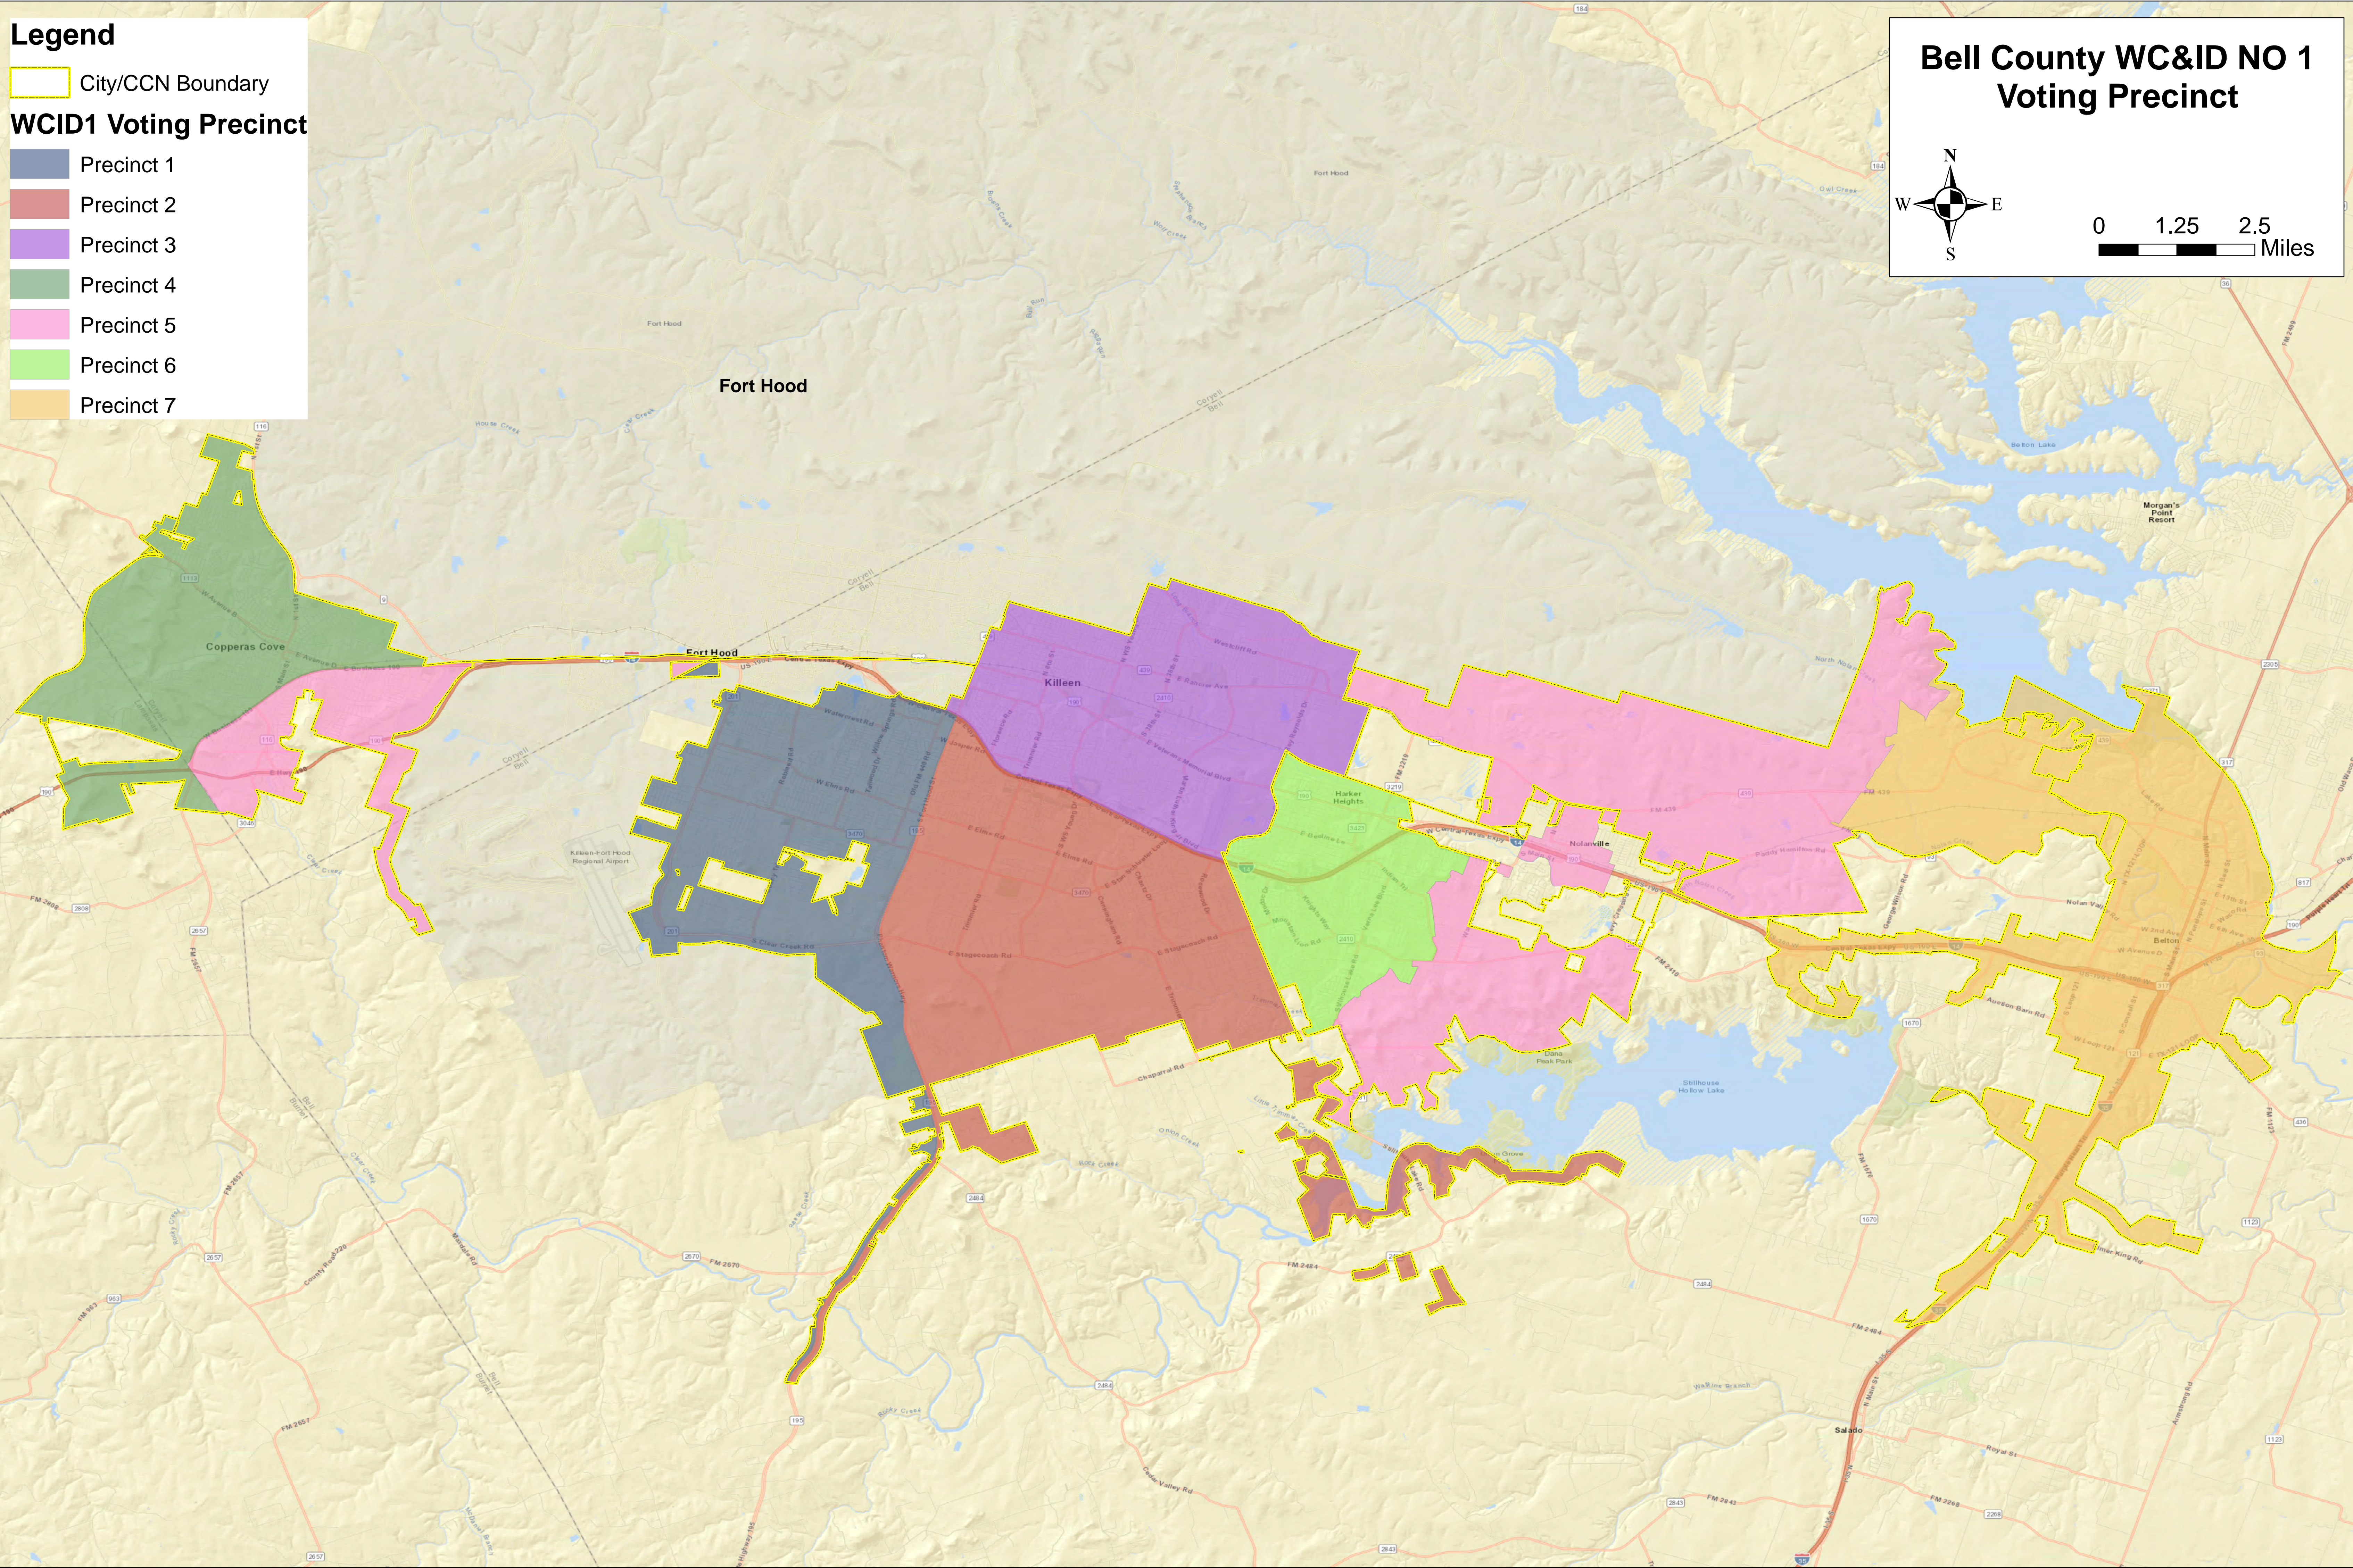

Legend

- City/CCN Boundary
- **WCID1 Voting Precinct**
- Precinct 1
- Precinct 2
- Precinct 3
- Precinct 4
- Precinct 5
- Precinct 6
- Precinct 7

**Bell County WC&ID NO 1
Voting Precinct**

0 1.25 2.5 Miles